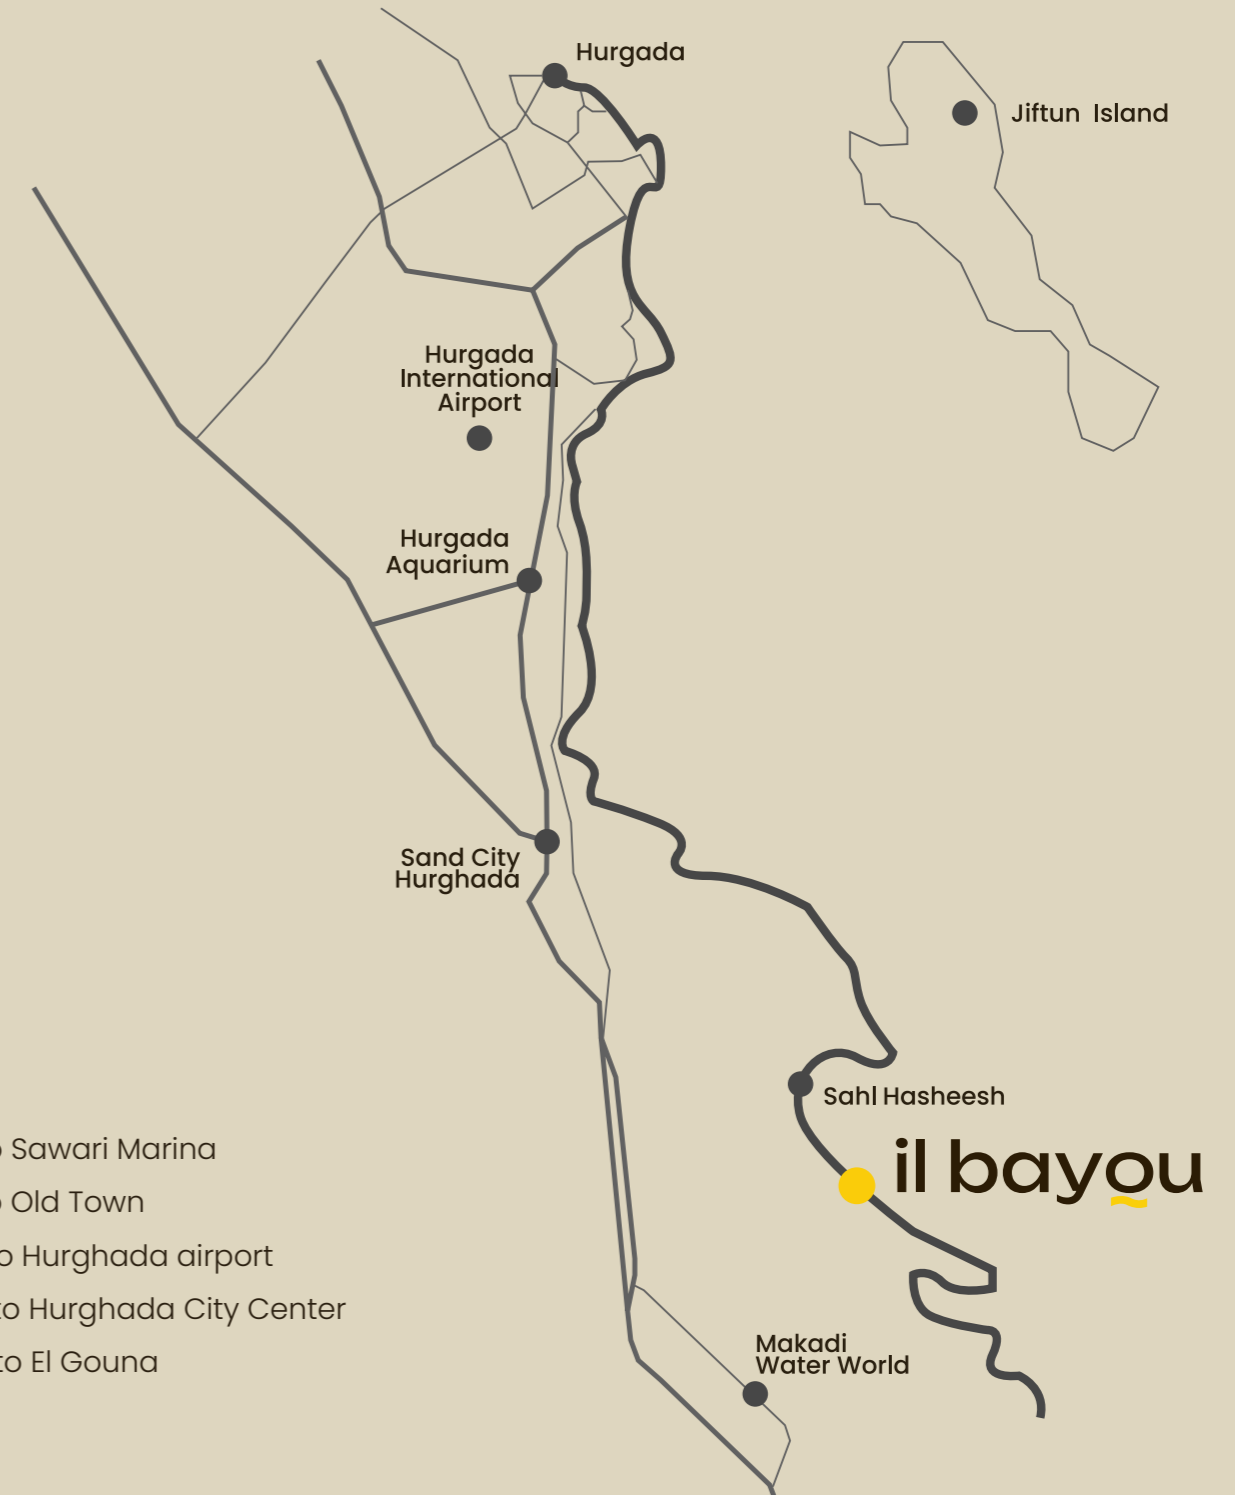

Sahl Hasheesh offers a rare balance
between tranquility and accessibility.

Your perfect destination

- 6 mins** to Sawari Marina
- 9 mins** to Old Town
- 15 mins** to Hurghada airport
- 35 mins** to Hurghada City Center
- 45 mins** to El Gouna